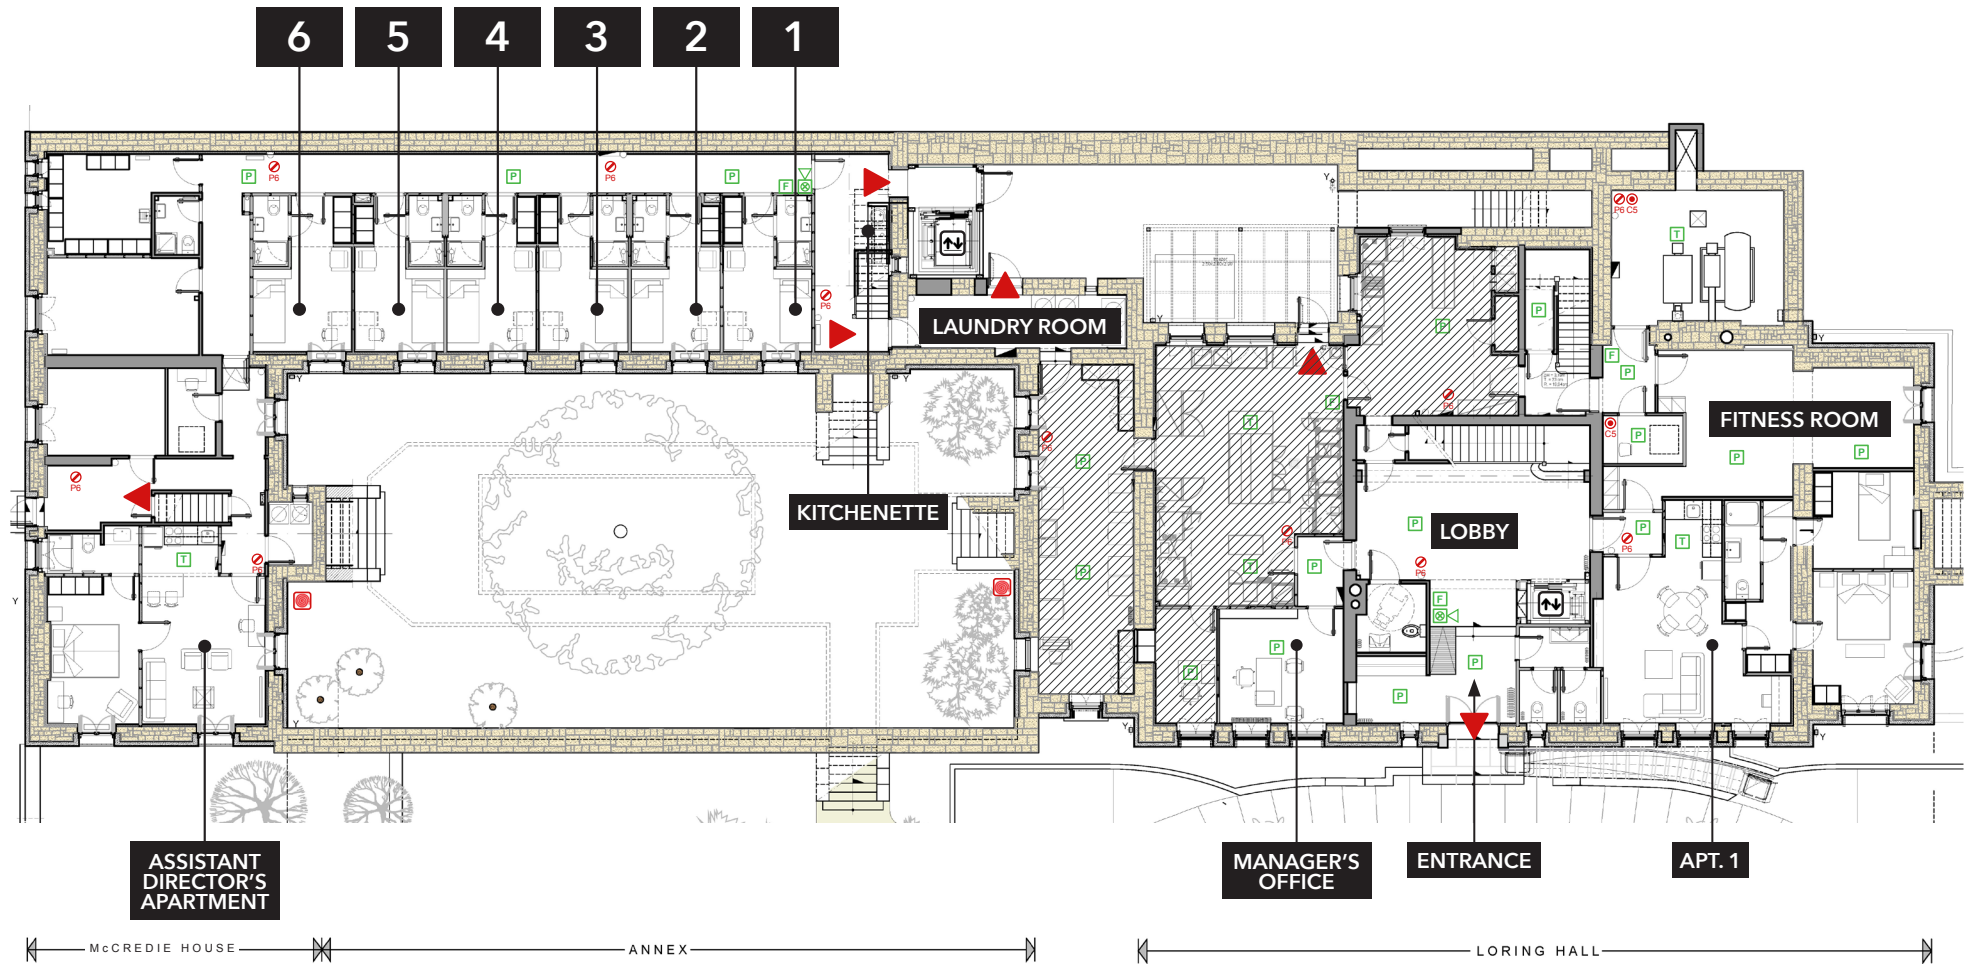

# GROUND FLOOR

Note: each room has its own smoke detector

# FIRST FLOOR

**McCREDIE II  
MABEL LOUISE  
LANG SUITE**